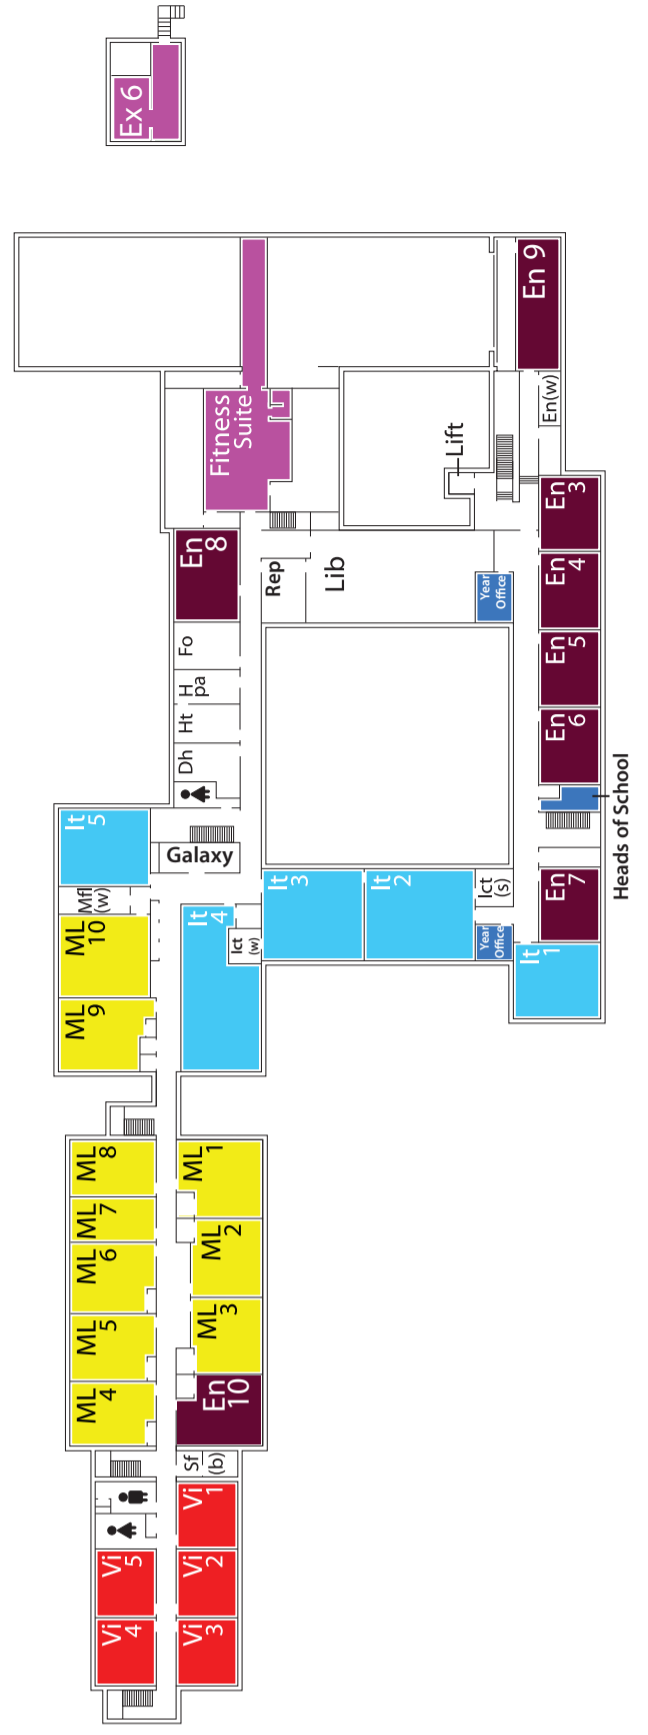

Ground Floor

Da Vinci

Shepherd

Christchurch

Jubilee

First Floor

- At
- En
- Ls
- ML
- It
- Sc
- Ma
- Ex
- Yo
- J
- Dh
- En(w)
- Exd
- Ex(w)
- Fo
- Hpa
- Ht
- Ict(s)
- Ict(w)

- Art, Design, Technology
- English
- Learning Support
- Modern Foreign Languages
- Ict
- Science
- Mathematics
- Expressive and Performing Arts
- Sixth Form
- Year Office
- Jubilee
- Deputy Headteacher
- English Work Room
- Exams & Data Office
- Expressive and Performing Arts Work Room
- Finance Office
- Head Teacher's P.A.
- Head Teacher's Office
- Ict support
- Ict Work Room

- Lib
- Ls(w)
- Ma(w)
- Med
- Mf(w)
- Pe(f)
- Pe(m)
- Pe(w)
- Rep
- Sc(p)
- Sc(w)
- Sf(b)
- Sso
- 14-19(b)
- 14-19
- Girls Toilets
- Boys Toilets
- Disabled Toilets

- Library
- Learning Support Work Room
- Mathematics Work Room
- Medical Room
- Modern Foreign Languages Work Room
- P.E Female Changing Room
- P.E Male Changing Room
- Physical Education Work Room
- Reprographics
- Science Prep Room
- Science Work Room
- Sixth Form Base
- Student Support Office
- 14-19 Curriculum Base