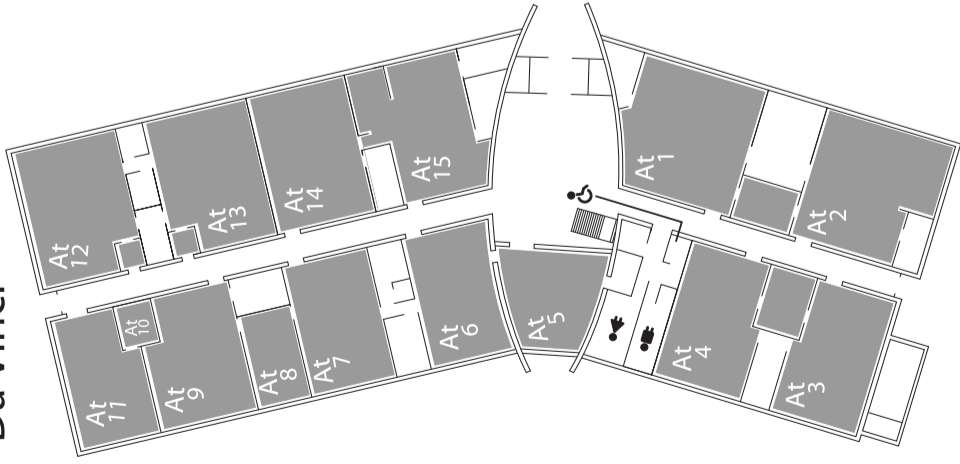

Ground Floor

Da Vinci

Shepherd

Christchurch

Jubilee

First Floor

- At
- En
- Ls
- ML
- It
- Sc
- Ma
- Ex
- Yo
- J
- Dh
- En(w)
- Exd
- Ex(w)
- Fo
- Hpa
- Ht
- Ict(s)
- Ict(w)

- Art, Design, Technology
- English
- Learning Support
- Modern Foreign Languages
- Ict
- Science
- Mathematics
- Expressive and Performing Arts
- Sixth Form
- Year Office
- Jubilee
- Deputy Headteacher
- English Work Room
- Exams & Data Office
- Expressive and Performing Arts Work Room
- Finance Office
- Head Teacher's P.A.
- Head Teacher's Office
- Ict support
- Ict Work Room

- Lib
- Ls(w)
- Ma(w)
- Med
- Mf(w)
- Pe(f)
- Pe(m)
- Pe(w)
- Rep
- Sc(p)
- Sc(w)
- Sf(b)
- Sso
- 14-19(b)
- 14-19
- Girls Toilets
- Boys Toilets
- Disabled Toilets

- Library
- Learning Support Work Room
- Mathematics Work Room
- Medical Room
- Modern Foreign Languages Work Room
- P.E Female Changing Room
- P.E Male Changing Room
- Physical Education Work Room
- Reprographics
- Science Prep Room
- Science Work Room
- Sixth Form Base
- Student Support Office
- 14-19 Curriculum Base