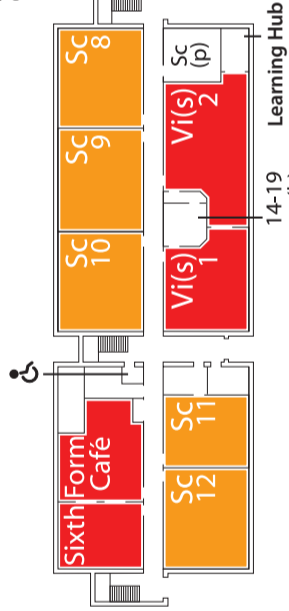

Ground Floor

Da Vinci

Shepherd

Christchurch

Jubilee

First Floor

- At
- En
- Ls
- ML
- It
- Sc
- Ma
- Ex
- Yo
- J
- Dh
- En(w)
- Exd
- Ex(w)
- Fo
- Hpa
- Ht
- Ict(s)
- Ict(w)

- Art, Design, Technology
- English
- Learning Support
- Modern Foreign Languages
- Ict
- Science
- Mathematics
- Expressive and Performing Arts
- Sixth Form
- Year Office
- Jubilee
- Deputy Headteacher
- English Work Room
- Exams & Data Office
- Expressive and Performing Arts Work Room
- Finance Office
- Head Teacher's P.A.
- Head Teacher's Office
- Ict support
- Ict Work Room

- Lib
- Ls(w)
- Ma(w)
- Med
- Mf(w)
- Pe(f)
- Pe(m)
- Pe(w)
- Rep
- Sc(p)
- Sc(w)
- Sf(b)
- Sso
- 14-19(b)
- 14-19
- Girls Toilets
- Boys Toilets
- Disabled Toilets

- Library
- Learning Support Work Room
- Mathematics Work Room
- Medical Room
- Modern Foreign Languages Work Room
- P.E Female Changing Room
- P.E Male Changing Room
- Physical Education Work Room
- Reprographics
- Science Prep Room
- Science Work Room
- Sixth Form Base
- Student Support Office
- 14-19 Curriculum Base