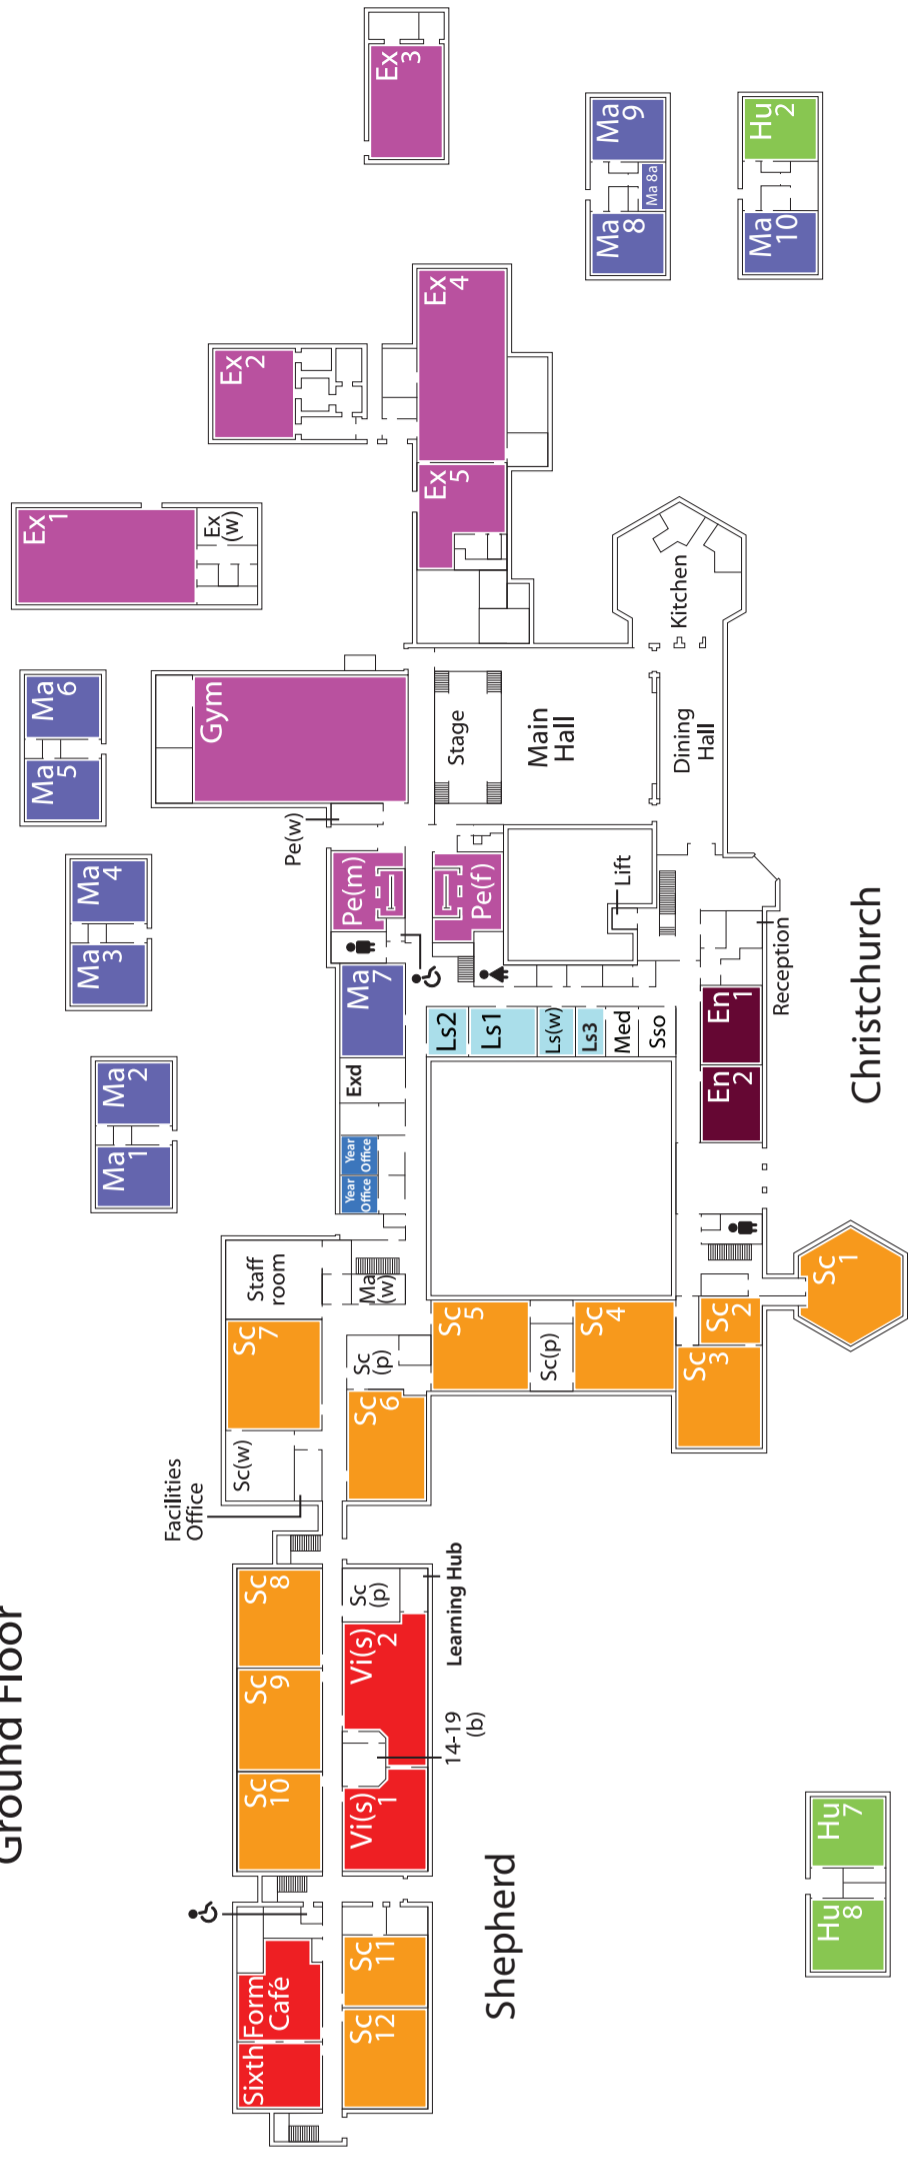

Ground Floor

Da Vinci

Shepherd

Christchurch

Jubilee

First Floor

- At
- En
- Ls
- ML
- It
- Sc
- Ma
- Ex
- Yo
- J
- Dh
- En(w)
- Exd
- Ex(w)
- Fo
- Hpa
- Ht
- Ict(s)
- Ict(w)

- Art, Design, Technology
- English
- Learning Support
- Modern Foreign Languages
- Ict
- Science
- Mathematics
- Expressive and Performing Arts
- Sixth Form
- Year Office
- Jubilee
- Deputy Headteacher
- English Work Room
- Exams & Data Office
- Expressive and Performing Arts Work Room
- Finance Office
- Head Teacher's P.A.
- Head Teacher's Office
- Ict support
- Ict Work Room

- Lib
- Ls(w)
- Ma(w)
- Med
- Mf(w)
- Pe(f)
- Pe(m)
- Pe(w)
- Rep
- Sc(p)
- Sc(w)
- Sf(b)
- Sso
- 14-19(b)
- 14-19
- Girls Toilets
- Boys Toilets
- Disabled Toilets

- Library
- Learning Support Work Room
- Mathematics Work Room
- Medical Room
- Modern Foreign Languages Work Room
- P.E Female Changing Room
- P.E Male Changing Room
- Physical Education Work Room
- Reprographics
- Science Prep Room
- Science Work Room
- Sixth Form Base
- Student Support Office
- 14-19 Curriculum Base